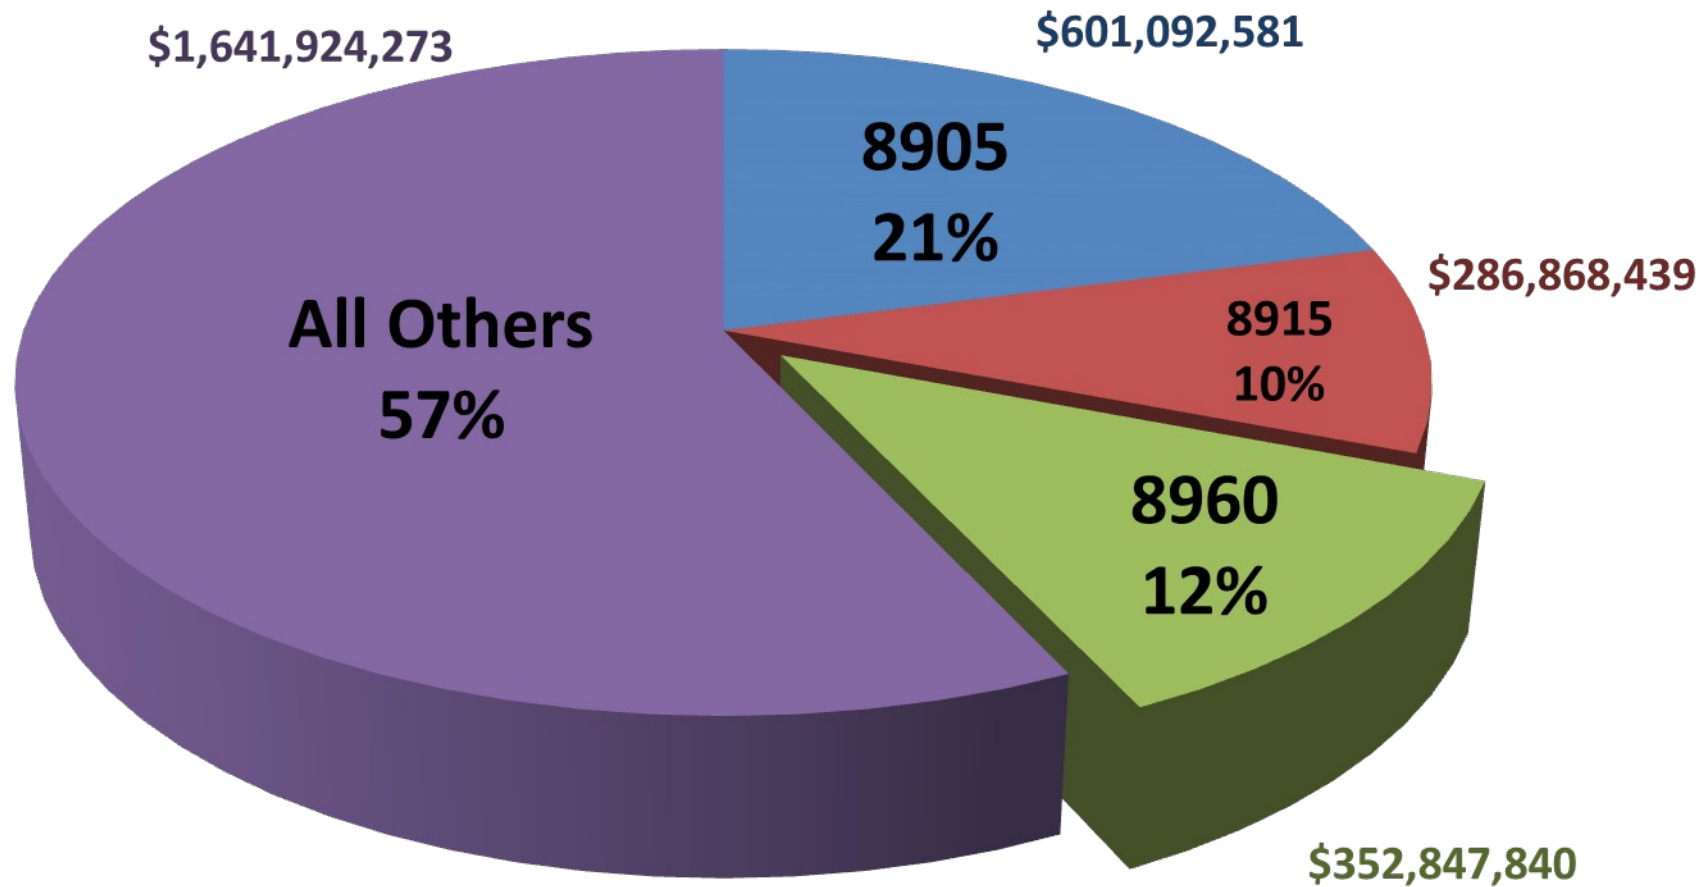

FSC Lines All Catalogs

FSC Dollars All Catalogs

FSC Lines OCONUS Catalogs

FSC Dollars OCONUS Catalogs

FSC Lines Pacific Region

FSC Dollars Pacific Region

FSC Lines

Europe and Middle East Regions

BIB Challenges in 5th and 6th Fleet

- Limited Shelf Life – 3 to 12 Months
- Over Ocean Transit Time – 60 Days
- Available Stock vs Demand Out of Sync
 - Large Selection is Difficult to Manage
 - Erratic Demand
 - PV Accepts Risk to Carry BIBs
 - Ships Enter AOR Full with BIBs
 - PV Disposes of \$100K of Expired BIBs
 - PV NIS when Ship Places Order
- Neither Trust the Current Process
- Navy Request for 6 Months of Remaining Shelf Life is Unlikely or Impossible to Satisfy

BIB Support in the 5th Fleet

- 7 Soda BIBs Available Locally
 - Local BIBs more Expensive
 - Will have Longer Shelf Life
- Place Advance Order with 60-70 Days Leadtime
- Build Confidence and Timing Back with Limited Selection